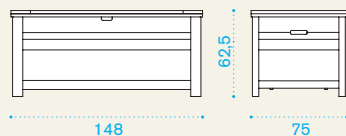

T-Box

Material

Pickled
Teak

Natural
Teak

Trunk

 → 50 |
  |
  → 1  H 28 D 81 L 161  → 60

<u>Item</u>	<u>Description</u>	<u>Pack unit</u>
-------------	--------------------	------------------

	TBOX0500 Trunk, pickled teak	1
---	------------------------------	---

	TBOX0100 Trunk, teak	1
---	----------------------	---

	COVER217 Rain cover 149 x 76 h62	1
---	----------------------------------	---