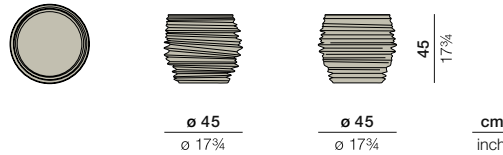

BABYLON

Stool

Design by **Harry & Camila** | Item code: **053089** | Weight **17 kg/37 lbs** | Volume **0,09 m³/3 cu ft**

Measurements

Collection: Ribbed, asymmetrical and iconic, the BABYLON planters, garden vases and stools of give the appearance of hand-crafted one-offs, but their forms are in fact the product of complex algorithms, advanced roto-molding technique and years of research and development. Designed by duo Harry & Camila, BABYLON complements all DEDON collections.

Stool: Made of Monolite Ipergres®, a frost-proof, non-absorbent ceramic material with excellent resistance to scratches and abrasion, the BABYLON stool doubles as a side table.

Frame: Item is made of Monolite Ipergres®, frost-proof ceramic material with excellent resistance to scratches, abrasion and indirect tensile stress due to impact.

Characteristics: Innovative, iconic, ribbed, asymmetrical, sophisticated, versatile

Frame Maintenance: Clean with a soft cloth and warm water.

Colors

300
chalk

308
taupe

309
burgundy

To learn more about DEDON, our collections and warranty policy, please visit our website –

www.dedon.de

DEDON