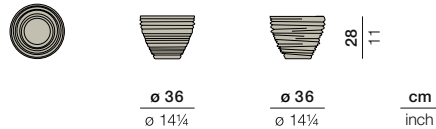

BABYLON

Vase Babylon L

Design by **Harry & Camila** | Item code: **053088** | Weight **4,7 kg/10 lbs** | Volume **0,04 m³/1 cu ft**

Measurements

Collection: Ribbed, asymmetrical and iconic, the BABYLON planters, garden vases and stools give the appearance of hand-crafted one-offs, but their forms are in fact the product of complex algorithms, advanced roto-molding technique and years of research and development. Designed by duo Harry & Camila, BABYLON complements all DEDON collections.

Vase Babylon L: The large BABYLON garden vase is made of Monolite Ipergres®, a frost-proof, non-absorbent ceramic material with excellent resistance to scratches and abrasion.

Frame: Item is made of Monolite Ipergres®, frost-proof ceramic material with excellent resistance to scratches, abrasion and indirect tensile stress due to impact.

Characteristics: Innovative, iconic, ribbed, asymmetrical, sophisticated, versatile

Frame Maintenance: Clean with a soft cloth and warm water.