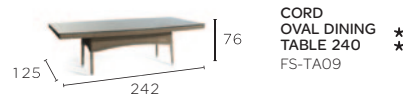

CORD FLOWERBOX SQUARE SMALL
FS-FB02