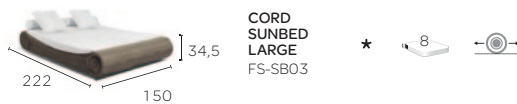

FRAME

frame - structure - Gestell - soporte - telai

powder coated aluminium
PCA (colour determined by finishing)

FINISHING

afwerking - finitions - Oberflächenbehandlung - acabado - rifinitura

Wicker
Camel cord 3,7mm
col.23

Wicker
Seashell cord 2mm
col.26
(only for 1s, 2,5S and medium footstool/sidetable)

ALL DIMENSIONS ARE IN CM
FOR A COMPLETE OVERVIEW OF MATERIALS & FABRICS SEE PAGE 594
AND THE MANUTTI CARE LINE PRODUCTS SEE PAGE 618

AVAILABLE OPTIONS

- cushions available
- tempered glass top available
- cushion + tempered glass top available
- **

SPECIAL FEATURES

EXTRA INFO