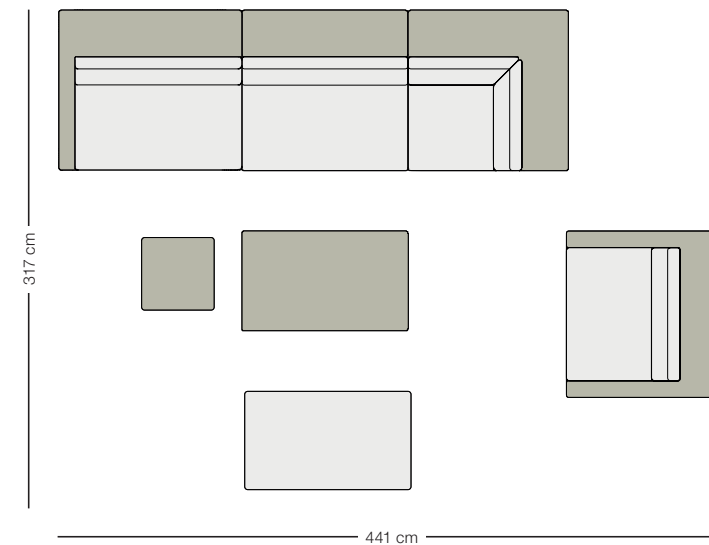

LOUNGE Setting 02

- 1x 029003 – Right module, Seat cushion + Back cushion
- 1x 029002 – Center module XXL, Seat cushion + Back cushion
- 1x 029007 – Corner module, Seat cushion + Corner back cushion
- 1x 029034 – Side table 48 x 48 cm, Clear glass top
- 1x 029035 – Footstool 65 x 110 cm, Seat cushion
- 1x 029036 – Coffee table 65 x 110 cm, Clear glass top
- 1x 029008 – Lounge chair, Seat cushion + Back cushion

For inspiration please see page 90 – 91