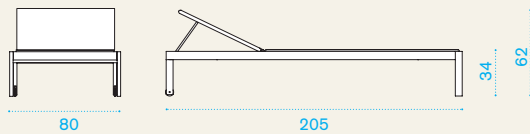

→ 11 | → 1 | H 42 D 55 L 55 | → 13

AATQBAWB0	Grand Hotel, table, low, 50x50, white	1
COVER309	Rain cover 52 x 52 h40	1

Rectangular coffee table 100x70

→ 22 | → 1 H 42 D 75 L 105 → 23

Item	Description	Pack unit
------	-------------	-----------

	AATRBAWB0 Grand Hotel, table, low, 100x70, white	1
--	--	---

	COVER310 Rain cover 102 x 72 h40	1
--	----------------------------------	---

Sunbed

→ 30 | → 1 H 15 D 85 L 210 → 38

	AALE00EWO Grand Hotel, sunbed	1
--	-------------------------------	---