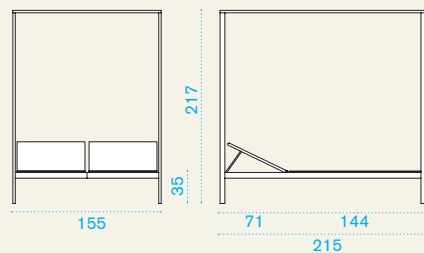

→ 11 | → 1 | H 42 D 55 L 55 | → 13

AATQBAWB0	Grand Hotel, table, low, 50x50, white	1
COVER309	Rain cover 52 x 52 h40	1

Rectangular coffee table 100x70

→ 22 | → 1 H 42 D 75 L 105 → 23

Item	Description	Pack unit
------	-------------	-----------

	AATRBAWB0 Grand Hotel, table, low, 100x70, white	1
--	--	---

	COVER310 Rain cover 102 x 72 h40	1
--	----------------------------------	---

Sunbed

→ 30 | → 1 H 15 D 85 L 210 → 38

	AALE00EWO Grand Hotel, sunbed	1
--	-------------------------------	---

	AAMS00250 Mattress, nature white with blue narval piping	1
--	--	---

	COVER315 Rain cover 207 x 82 h34	1
--	----------------------------------	---

Lounge bed

→ 95 | → 2 sunbed H 15 D 85 L 210 tubes H 205 D 160 L 25 → 175