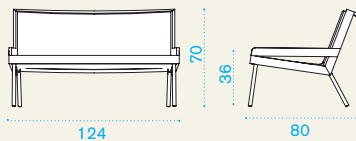

→ 19 | → 1 | H 75 D 85 L 126 | → 30

AAD200EW0	Grand Hotel, sofa	1
AADICU250	Cushions (seat + back), nature white with blue narval piping	1
COVER308	Rain cover 126 x 82 h70	1

Square coffee table 50x50