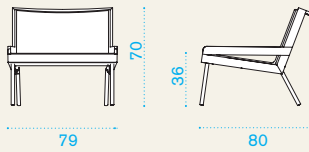

Lounge armchair

→ 14 | → 1 | H 75 D 85 L 80 | → 25

2 seater sofa