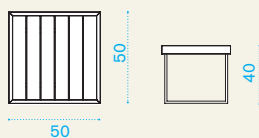

→ 11 | → 1 | H 42 D 55 L 55 | → 13

AATQBAWB0	Grand Hotel, table, low, 50x50, white	1
COVER309	Rain cover 52 x 52 h40	1