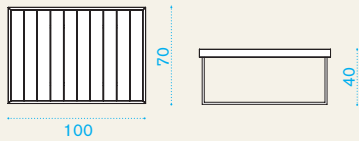

2 seater sofa

→ 19 | → 1 | H 75 D 85 L 126 | → 30

AAD200EW0	Grand Hotel, sofa	1
AADICU250	Cushions (seat + back), nature white with blue narval piping	1
COVER308	Rain cover 126 x 82 h70	1

Square coffee table 50x50

→ 11 | → 1 | H 42 D 55 L 55 | → 13

AATQBAWB0	Grand Hotel, table, low, 50x50, white	1
COVER309	Rain cover 52 x 52 h40	1

Rectangular coffee table 100x70

→ 22 | → 1 H 42 D 75 L 105 → 23

Item	Description	Pack unit
------	-------------	-----------