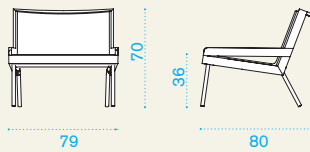

Lounge armchair

→ 12 | → 1 H 75 D 85 L 80 → 22

Square coffee table 50x50

Rectangular coffee table 100x70