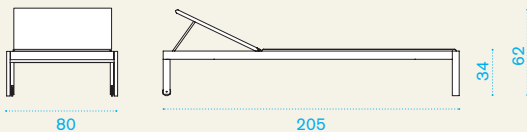

Sunbed

AALE00TW0	Camping chic, sunbed	1

AAMS00VA0	Mattress, lime	1
COVER315	Rain cover 207 x 82 h34	1

→ 28 → 1 → 1 H 15 D 85 L 210 → 38