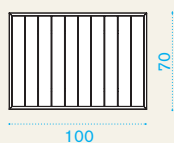

Rectangular coffee table 100x70

AATQBAWB0	Camping chic, table, low, 50x50, white	1
AATRBAWB0	Camping chic, table, low, 100x70, white	1

COVER309	Rain cover 52 x 52 h40	1
COVER310	Rain cover 102 x 72 h40	1

50x50 → 11 | → 1 H 42 D 55 L 55 → 13 | 100x70 → 22 | → 1 H 42 D 75 L 105 → 23