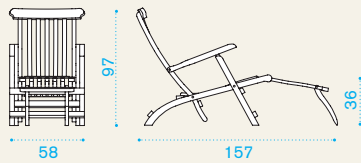

Mahogany Lipari Grey

Mahogany Coral Red

Fabrics

Acrylic Ivory

Acrylic Espresso

Deck chair

Item	Description	Pack unit
 CRMT0500	Deck chair, pickled teak	1
 CRMT00CO	Deck chair, pickled teak chocolate	1
 CRMT0100	Deck chair, teak	1
 CRMT0300	Deck chair, ostuni white	1
 CRMT0200	Deck chair, pantelleria blue	1
 CRMT0400	Deck chair, langhe green	1
 CRMT0600	Deck chair, lipari grey	1
 CRMT1000	Deck chair, coral red	1
 CRCL0001	Mattress, ivory, H 5 D 40 L 170	1
 CRCL0039	Mattress, espresso, H 5 D 40 L 170	1

 → 16    → 1  H 23 D 64 L 130  → 20