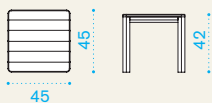

The italian style for outdoor living

Clay

Material

Pickled
Teak

Pickled
Teak
Chocolate

Natural
Teak

Clay - square coffee table 45x45

-  CLAY0500 Table, low, 45x45, pickled teak 1
-  CLAY00CO Table, low, 45x45, p. teak chocolate 1
-  CLAY0100 Table, low, 45x45, teak 1

 → 5  |  → 1  H 18 D 54 L 52  → 7