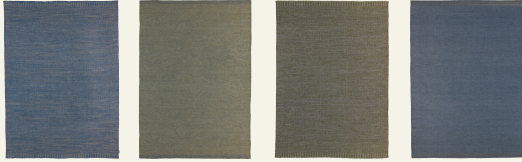

## Material

Malindi  
Blue  
Indigo

Malindi  
Green  
Seaweed

Goa  
Blue  
Indigo

Goa  
Green  
Seaweed

## Malindi rug

Item	Description	Pack unit
TPMN8100	Rug, blue indigo	1
TPMN8000	Rug, green seaweed	1

→ 9 | 
 | 
 | 
 → 1 | 
 H 21,5 D 21 L 207 | 
 → 10

## Goa rug

TPGO8100	Rug, blue indigo	1
TPGO8000	Rug, green seaweed	1

→ 9 | 
 | 
 | 
 → 1 | 
 H 21,5 D 21 L 207 | 
 → 10